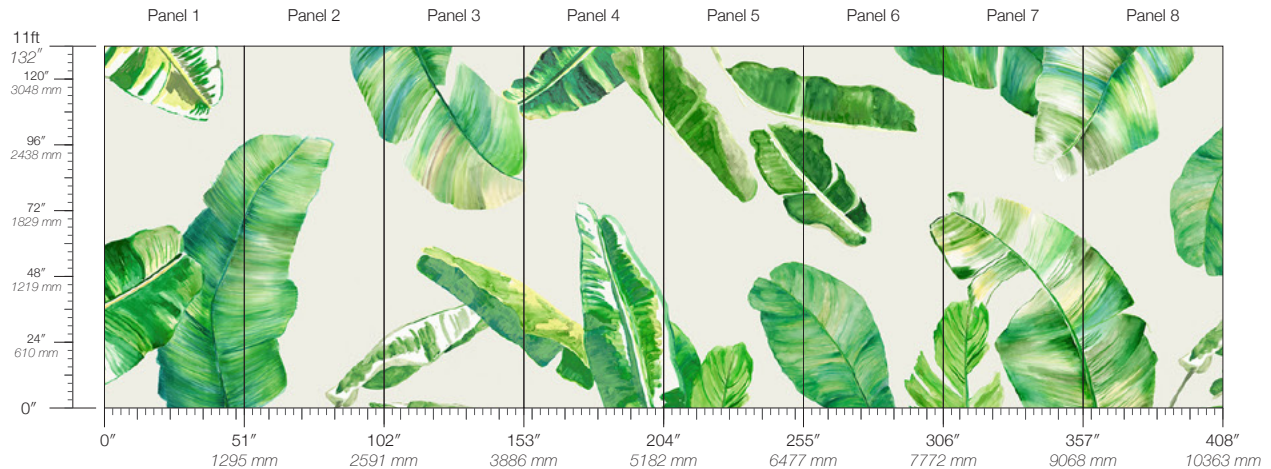

STEM

TROPIC

VIRIDIAN

# Paradiso Musa

Suitable for residential and commercial projects

**COLOR**  
Musa

**ITEM**  
3805

**CONTENT**  
Type II PVC-Free

**PANEL WIDTH**  
51" / 1295 mm trimmed

**PANEL HEIGHT**  
132" / 3353 mm standard